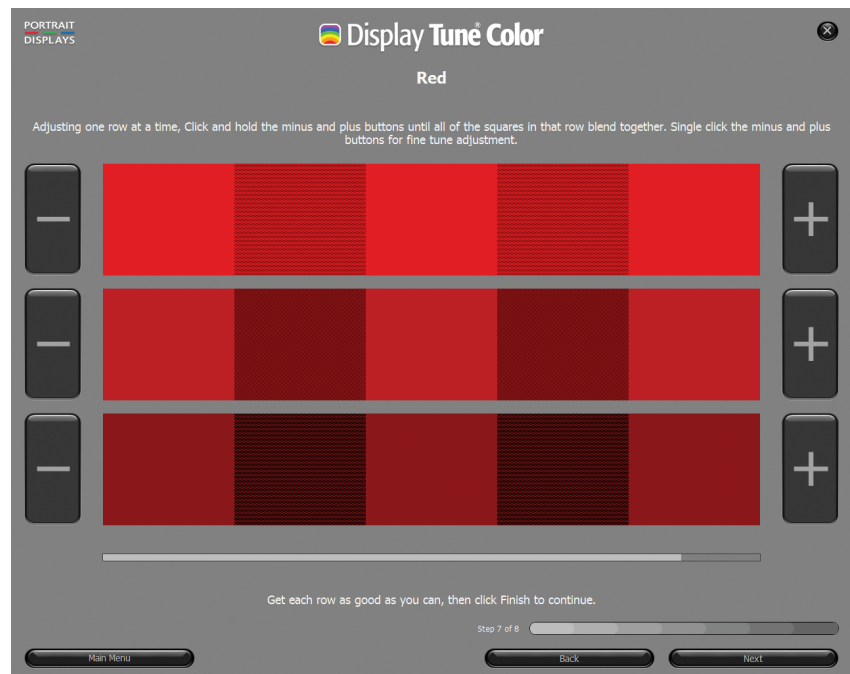

Systems Support

Works with Windows XP, Windows Vista, and Windows 7.

Technical Support

Links to www.portrait.com using automatic form for online support.

Essential LCD Color Calibration

Color is an important part of today's computing experience, especially for content being served over the Internet, like photo sharing, social media, and online shopping. This content is based on the sRGB color space. However, LCD displays can be close to sRGB without actually displaying the content's colors correctly. The traditional way to circumvent this issue costs the end user tens if not hundreds of dollars—by purchasing a hardware color calibrator.

Portrait Displays offers a solution without the need to purchase third-party hardware. Display Tune[®] Color is a visual calibration utility that provides a simple step-by-step process to calibrate the display to sRGB color.

Display Tune Color presents the user with a set of easy-to-use visual calibration tools to calibrate color ramps and display gamma based on the ambient light settings. This is accomplished through very accurate patterns for Red, Green, and Blue as well as algorithms to adjust the gamma based on the ambient light settings.

Display Tune Color provides a means to see all your content correctly. And, with the easy Wizard mode, if the ambient light changes you can easily go through the Wizard to reset the display. Images will appear more accurate after using DT Color.